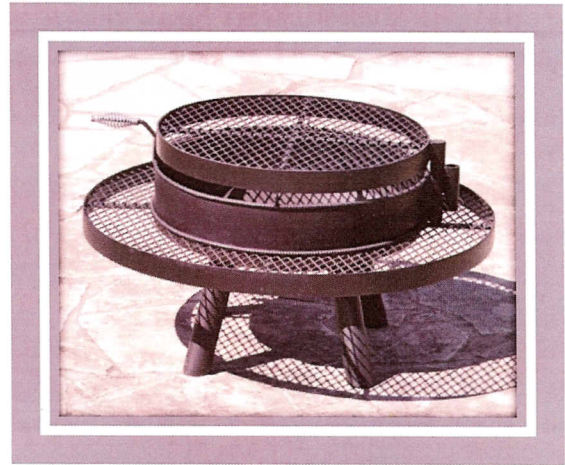

"The Original"

HANG 'EM HIGH "FIREPITS"

Standard

Deep

Décor

Deluxe

Available in four sizes – 24", 30", 36", & 48"

Manufactured by
Stackhouse & Waldrop Enterprises, Inc.
DBA