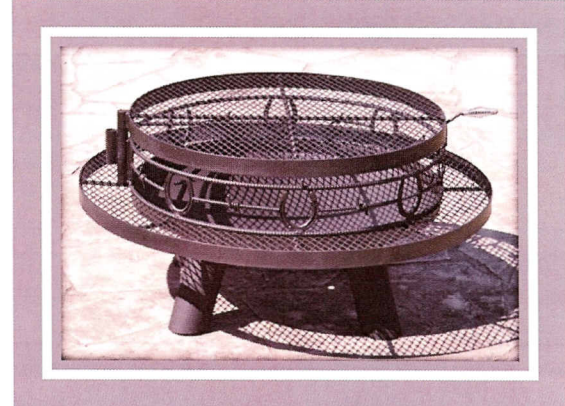

"The Original"

HANG 'EM HIGH "FIREPITS"

Standard

Deep

Décor

Deluxe

Available in four sizes – 24", 30", 36", & 48"

Manufactured by
Stackhouse & Waldrop Enterprises, Inc.
DBA